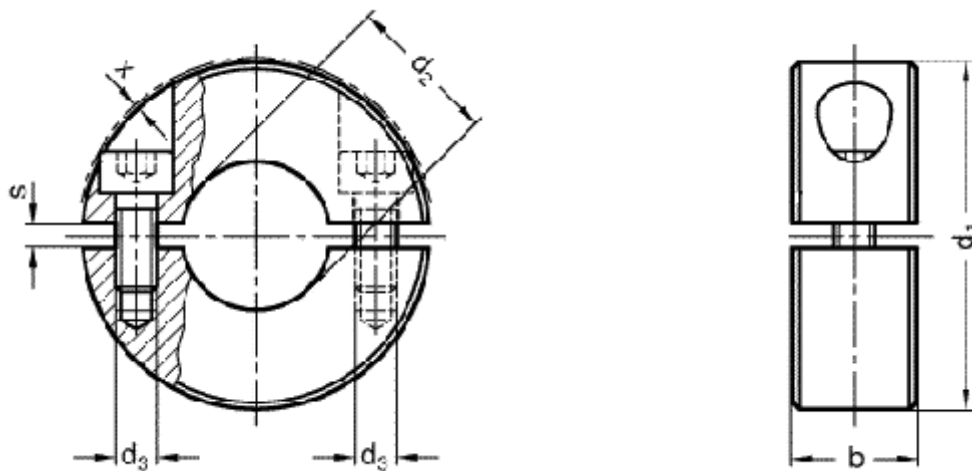

# Data Sheet

Article number: 20707265B40ST

Description: E+G Split set GN 707.2-65-B40-ST  
, 2-pieces

## Measures

b = 15  
d1 = 65  
d2 = B 40  
d3 = M6  
s = 4  
x = 0.5